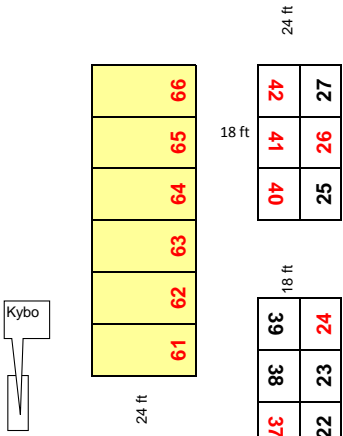

67 68

MAIN ENTRANCE

power

power

Garlic Judging

Waste Management Centre (Garbage/Recycle)

15 ft to fence

- 12 12 X 30 space no power on site vehicle
 - 13 12 x 30 space with power on site vehicle
 - 8 12 x 12 space with power no vehicle on site
 - 30 12 x 12 space no power no vehicle on site
 - 6 12 x 12 stall space power (Lions) no vehicle on site
 - 2 12+ x 24 power option
- Total 68 sites