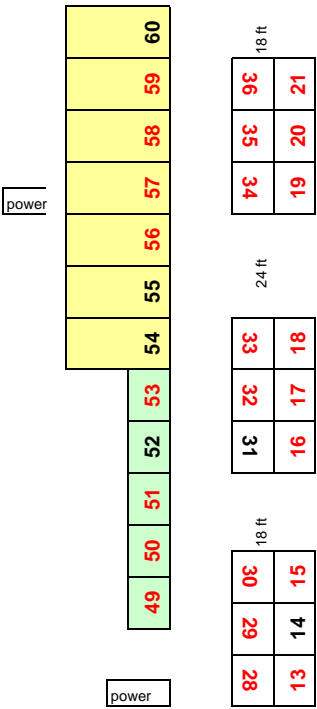

67 68

MAIN ENTRANCE

power

power

Garlic Judging

Waste Management Centre (Garbage/Recycle)

15 ft to fence

- 12 12 X 30 space no power on site vehicle
 - 13 12 x 30 space with power on site vehicle
 - 8 12 x 12 space with power no vehicle on site
 - 30 12 x 12 space no power no vehicle on site
 - 6 12 x 12 stall space power (Lions) no vehicle on site
 - 2 12+ x 24 power option
- Total 68 sites