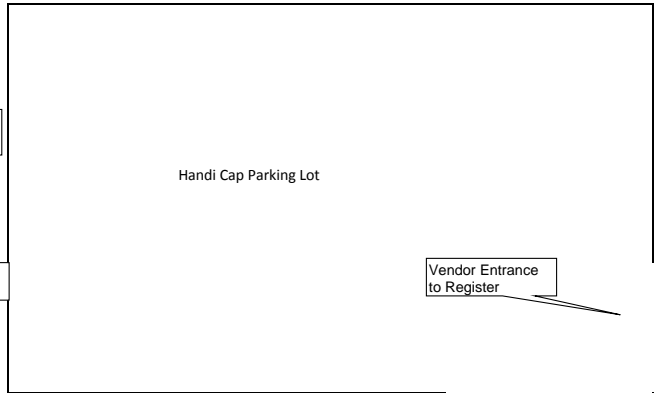

67 68

MAIN ENTRANCE

power

power

Garlic Judging

Waste Management Centre (Garbage/Recycle)

15 ft to fence

1. 12 12 X 30 space no power on site vehicle
   - 13 12 x 30 space with power on site vehicle
   - 8 12 x 12 space with power no vehicle on site
   - 30 12 x 12 space no power no vehicle on site
   - 6 12 x 12 stall space power (Lions) no vehicle on site
   - 2 12+ x 24 power option
2. Total 68 sites

Oddfellows Games Mini Golf train, racers

Kybo

VE