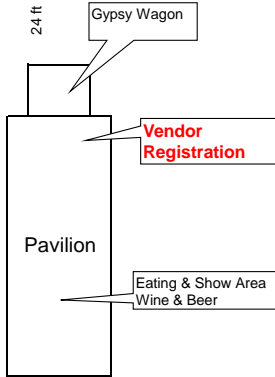

67 68

MAIN ENTRANCE

power

power

Garlic Judging

Waste Management Centre (Garbage/Recycle)

15 ft to fence

1. 12 12 X 30 space no power on site vehicle
   - 13 12 x 30 space with power on site vehicle
   - 8 12 x 12 space with power no vehicle on site
   - 30 12 x 12 space no power no vehicle on site
   - 6 12 x 12 stall space power (Lions) no vehicle on site
   - 2 12+ x 24 power option
2. Total 68 sites

Oddfellows Games Mini Golf train, racers

Kybo

VE